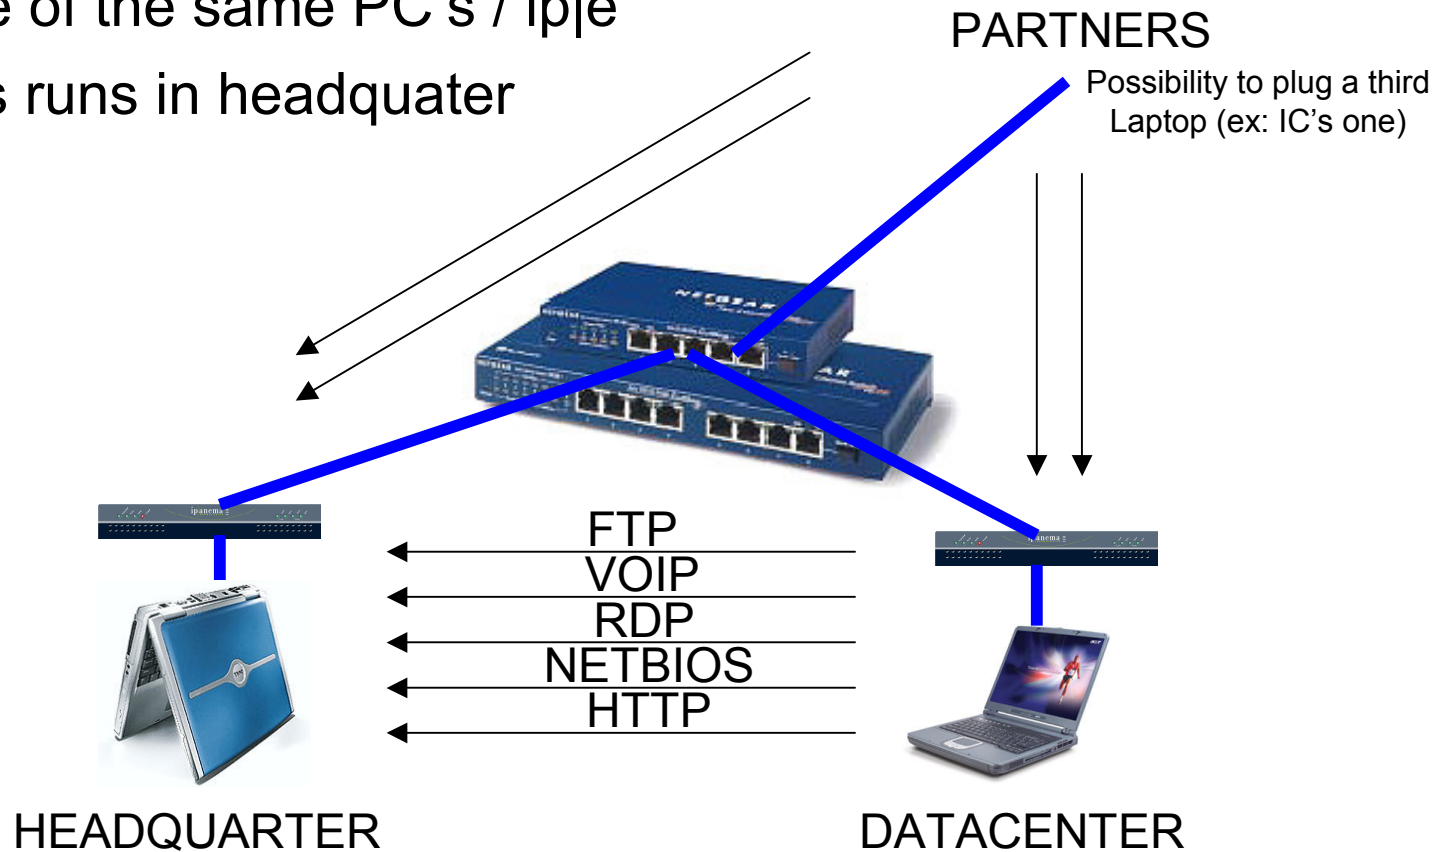

Portable demo

- More or less the same with only 2 laptops:
  - Re-use of the same PC's / ip|e
  - ip|boss runs in headquarter