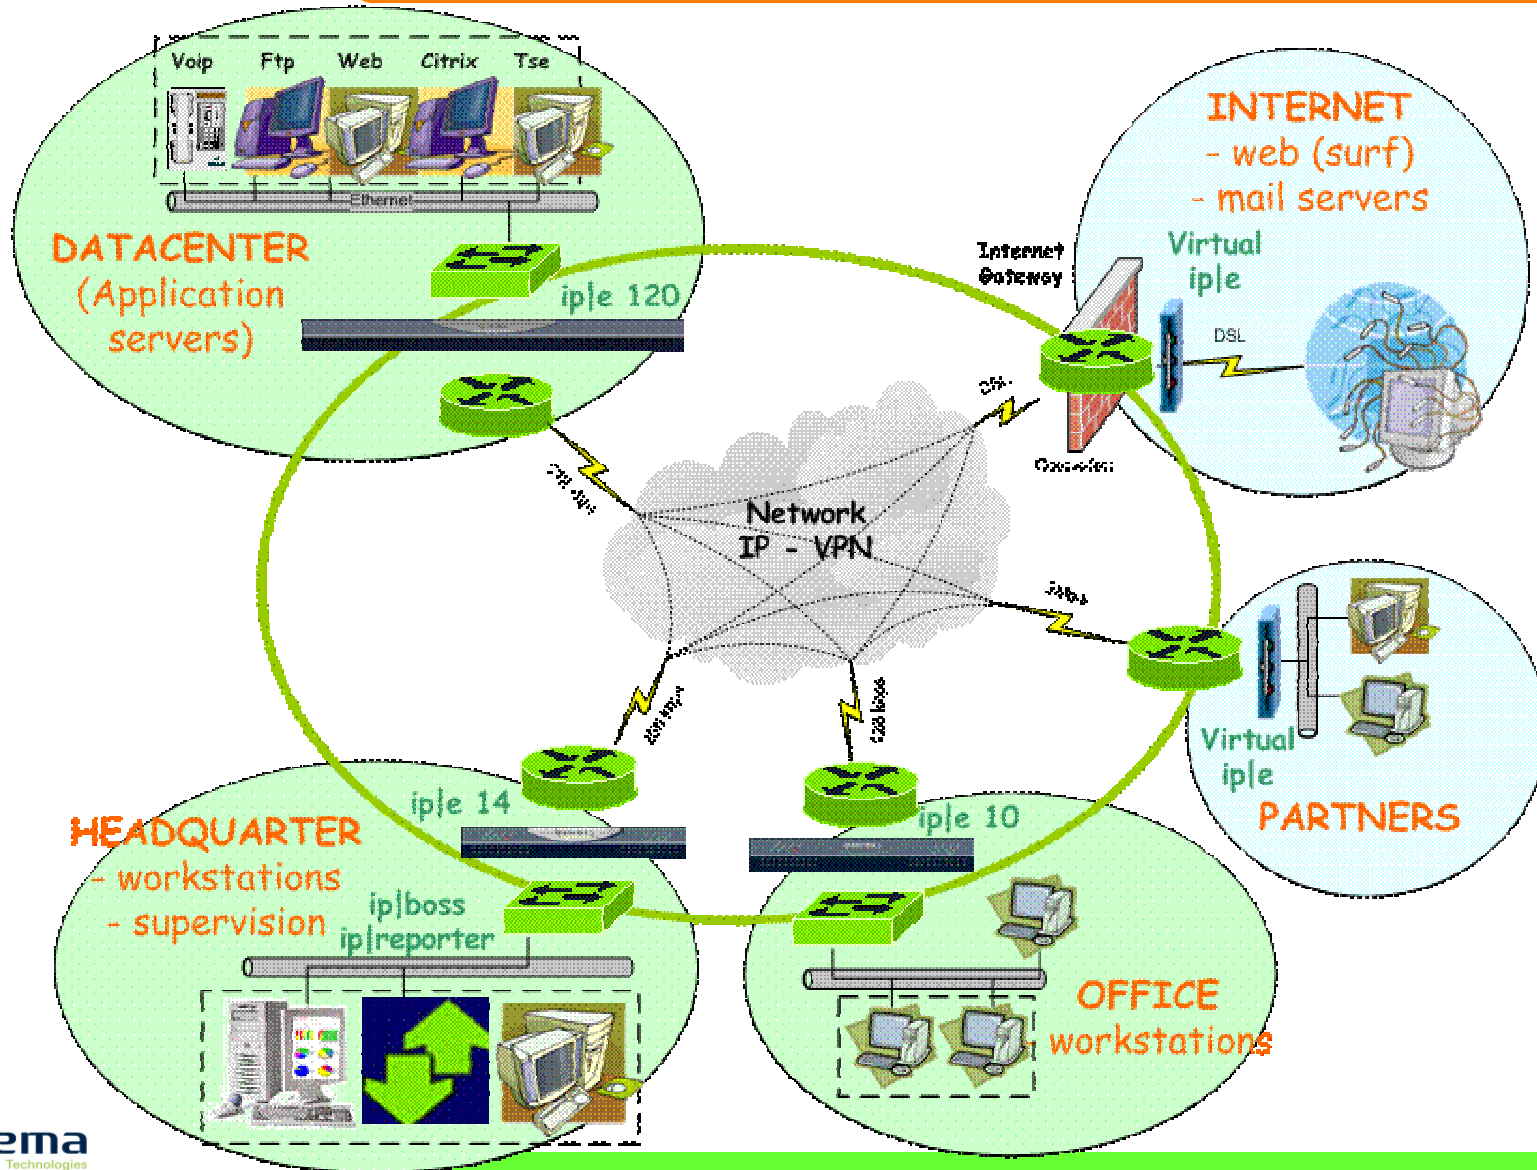

Portable Live Demo

Diagram, HW+SW, flows

ipanema
Technologies

Show-room – Network diagram

Show-room: Facts / Features to demonstrate

- Congestion:
 - 1 -> N
 - N -> 1
 - What will happen if I increase the bandwidth...
- Methodics / Qualimetry – Flow matrix / real-time help-desk – Filters ...
- Discover feature/tools
- E2E & Virtual
- What will happen if I increase the bandwidth...
- Per session objectives management
- Ip|fast effects (off/on)
- Reporting + Portal
- ...
- Allows to demonstrate quite 100% of the features
- Scenarii:
 - Opened / Up to you
 - A « how to ... » document will follow.

Portable demo

- More or less the same with only 2 laptops:
 - Re-use of the same PC's / ip|e
 - ip|boss runs in headquarter

Ipanema Technologies SA

28, rue de la redoute
92260 Fontenay aux Roses
France

Phone: +33 (0)1 55 52 15 00